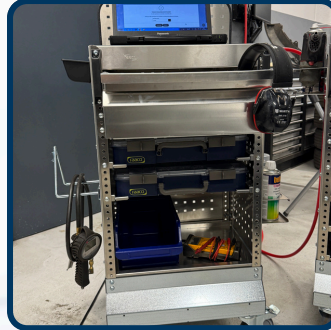

raaco Workshop Cart CarryLite 80 Combi

Item number: 190411

Product features

- 1 Deep Drawer (150mm) with recessed handle release mechanism providing easy access to materials and tools with capacity for common powered driver tools and small diagnostics equipment
- 2 recessed CarryLite80 5x10 compartments for flexible organised and removable materials and tools storage (CarryLites not included)
- 1 open compartment for larger tools and equipment, motors, pumps, small sub-assemblies, and battery boosters for example.
- Perforated panels with raaco SuperClip tool wall accessories for additional capacity
- 4 corner mounted handles mounted for dextrous manoeuvrability

raaco Workshop Cart CarryLite 80 Combi

Item number: 190411

Part No.	Configuration	Height(mm)		Width (mm)	Depth (mm)	Weight (kg)	Max capacity (kg)
		Work surface	Inc. back panel				
190398	6 x CarryLite 80 5x10 Compartments	967	1157	495	480	18.5	120
190404	3 x CarryLite 80 5x10 Compartments 4 x CarryLite 55 5x10. Compartments	967	1157	495	480	19.0	120
190411	1 x Deep Drawer 150h x 375w x 330d (mm) 2 x CarryLite 80 5x10 Compartments 1 x Full Aluminium Shelf 240h x 425w x 330d (mm)	967	1157	495	480	21.5	120
190428	1 x Shallow Drawer 110h x 375w x 330d (mm) 3 x Deep Drawers 150h x 375w x 330d (mm)	967	1157	495	480	29.0	120
190435	3 x Full Aluminium Shelves 160h x 425w x 330d (mm)	967	1157	495	480	20.0	120