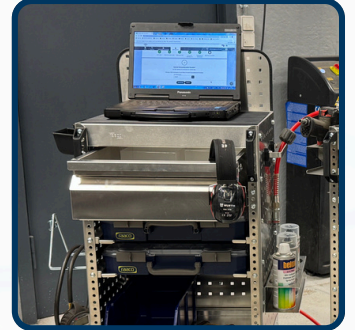

raaco Workshop Cart CarryLite 80 Combi

Item number: 190411

Product features

- 1 Deep Drawer (150mm) with recessed handle release mechanism providing easy access to materials and tools with capacity for common powered driver tools and small diagnostics equipment
- 2 recessed CarryLite80 5x10 compartments for flexible organised and removable materials and tools storage (CarryLites not included)
- 1 open compartment for larger tools and equipment, motors, pumps, small sub-assemblies, and battery boosters for example.
- Perforated panels with raaco SuperClip tool wall accessories for additional capacity
- 4 corner mounted handles mounted for dextrous manoeuvrability